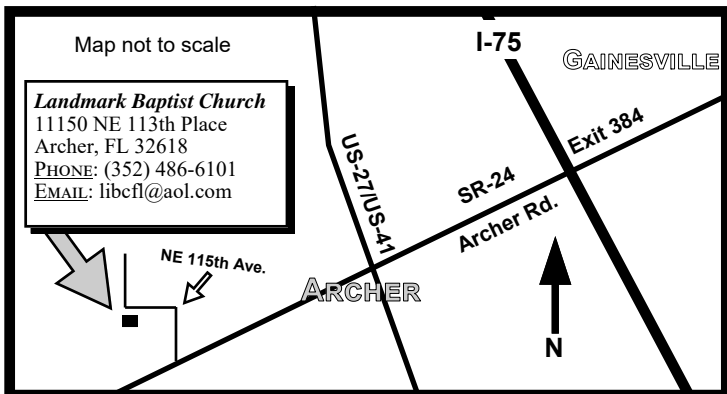

Landmark Baptist Church,
Archer, Florida

at

Confederate Memorial Day
Services & Barbeque

to the

you are cordially invited

Directions to the church:

From I-75:

- Take exit 384, SR 24 (Archer Road) Southwest to the town of Archer. (approximately 14 miles)
- Continue on SR 24 through the traffic light in Archer to NE 115th Avenue. (approximately 4 more miles)
 - You will leave Alachua County and enter Levy County.
 - After entering Levy County the second marked road to the right will be NE 115th Avenue.
- Turn right onto NE 115th Avenue, follow the road until you see all the flags on the fence line and then come on in!